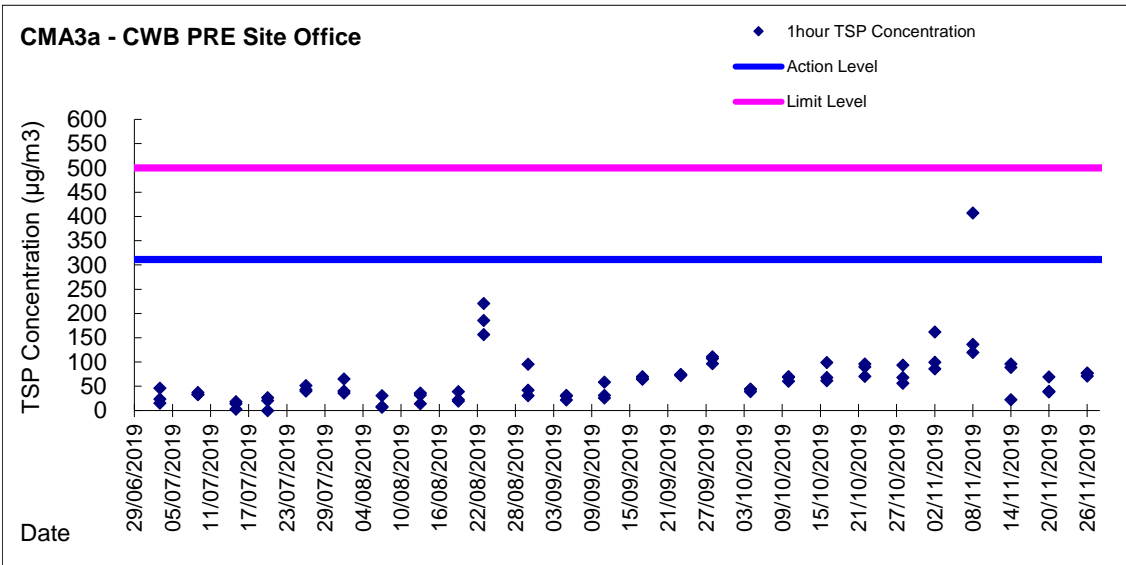

Graphic Presentation of 1 hour TSP Result

Graphic Presentation of 24 hour TSP Result