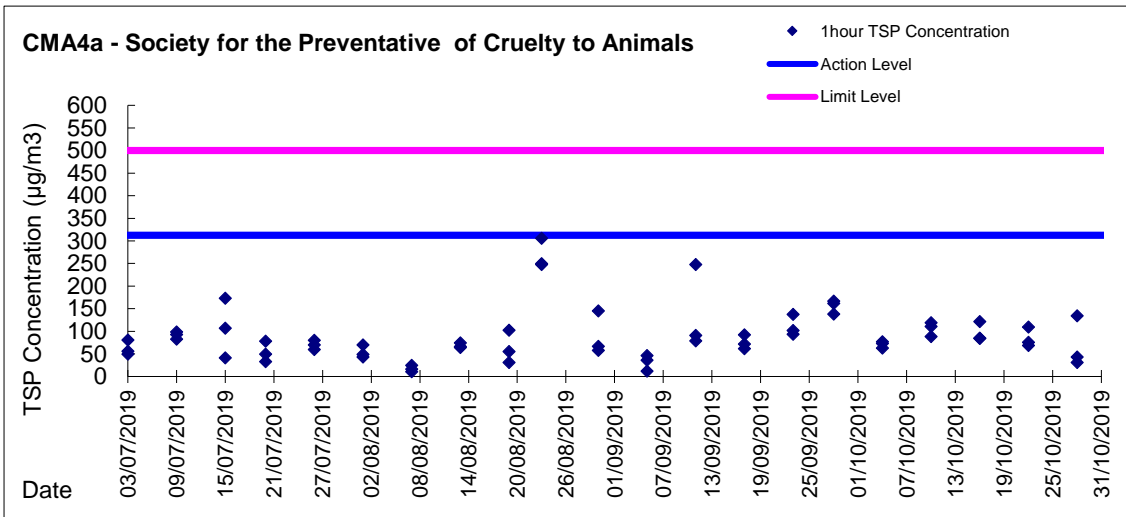

Graphic Presentation of 1 hour TSP Result

Graphic Presentation of 24 hour TSP Result